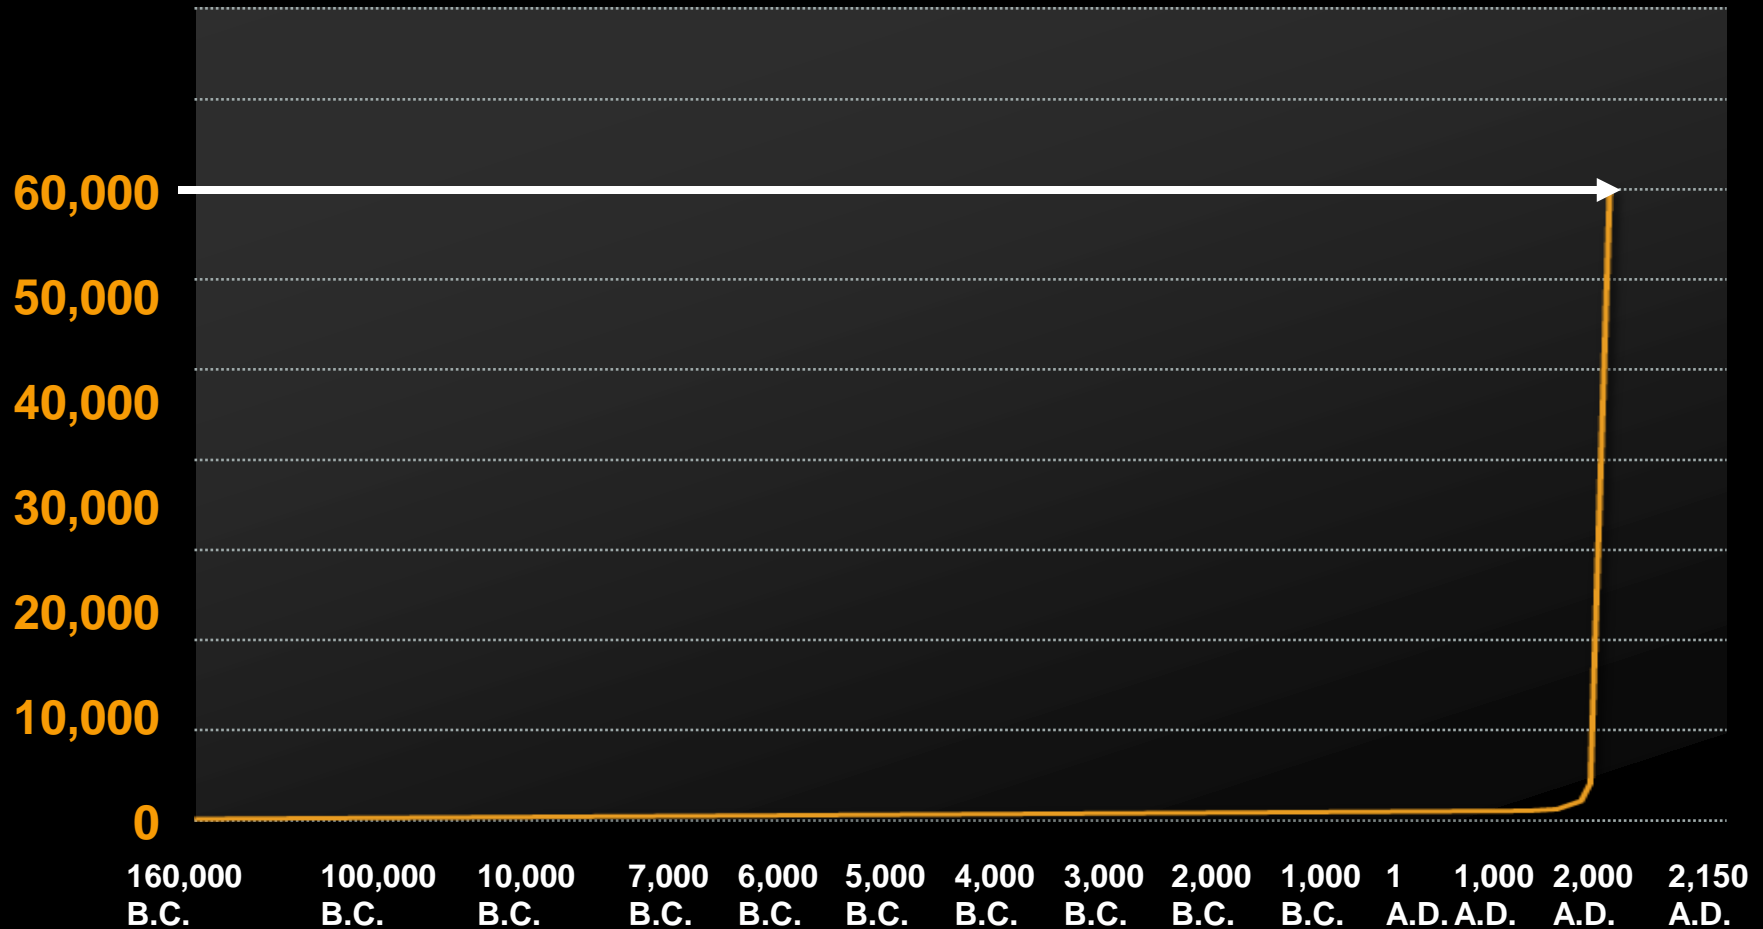

Species Loss

— Species Loss

Source: Population Division of the Department of Economic and Social Affairs at the United Nations Secretariat, World Population Projections to 2150. (United Nations, NY, 1998).