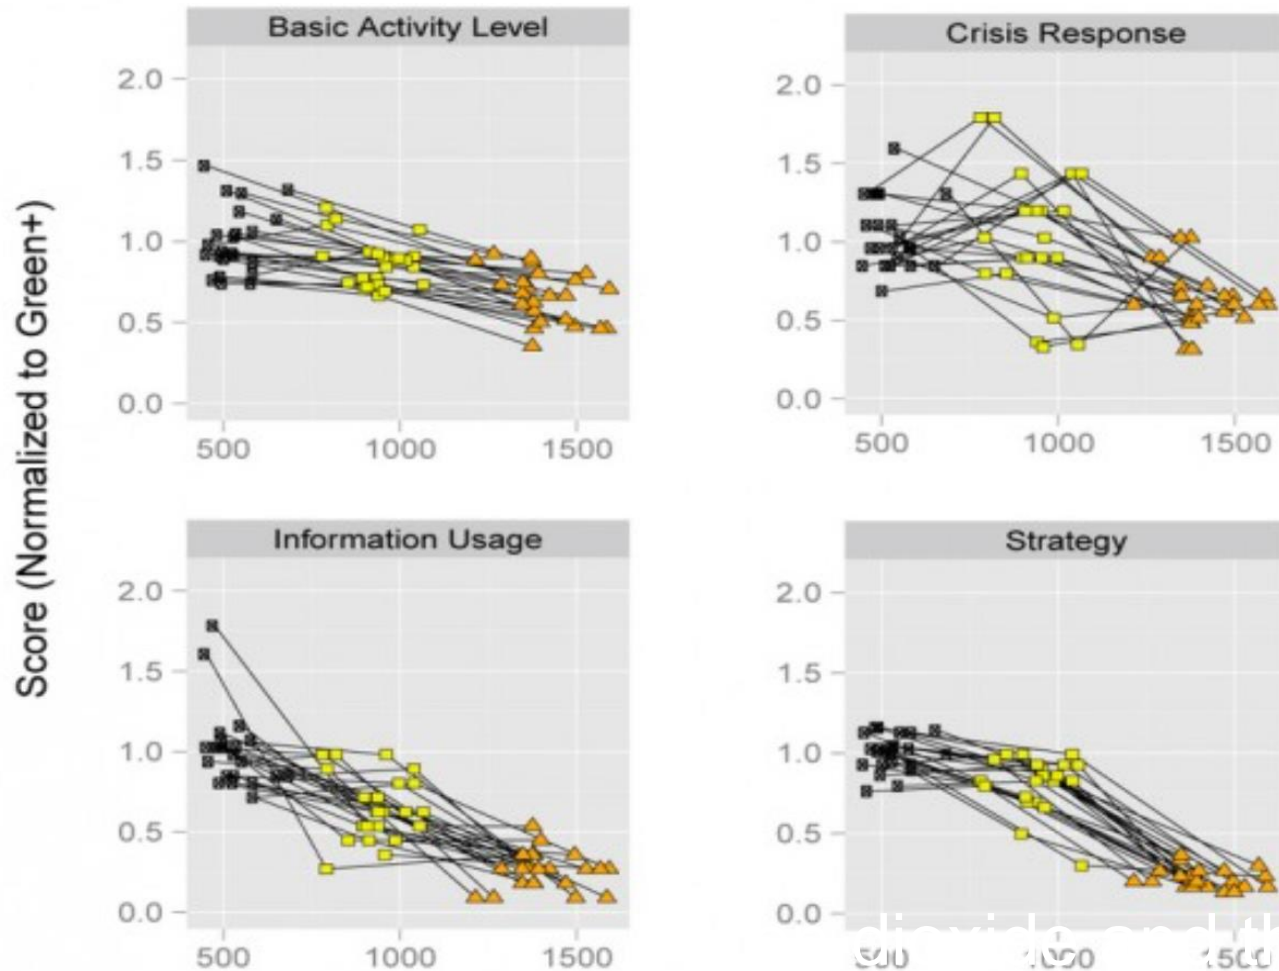

Presenter

Lise Van Susteren, MD

Center for Health and the Global Environment, Advisory Board
Harvard School of Public Health

***For each standard deviation in
temperature and rainfall...***

14 % increase in violence between groups

4% increase in violence between individuals

How CO2 Levels Affect Human Cognition

CO₂ Concentration (ppm)

thinkprogress.org - carbon dioxide and the brain

NASA Finds Drought in Eastern Mediterranean Worst of Past 900 Years

A new NASA study finds that the recent drought that began in 1998 in the eastern Mediterranean Levant region, which comprises Cyprus, Israel, Jordan, Lebanon, Palestine, Syria, and Turkey, is likely the worst drought of the past nine centuries.

Scientists reconstructed the Mediterranean's drought history by studying tree rings as part of an effort to understand the region's climate and what shifts water to or from the area. Thin rings indicate dry years while thick rings show years when water was plentiful.